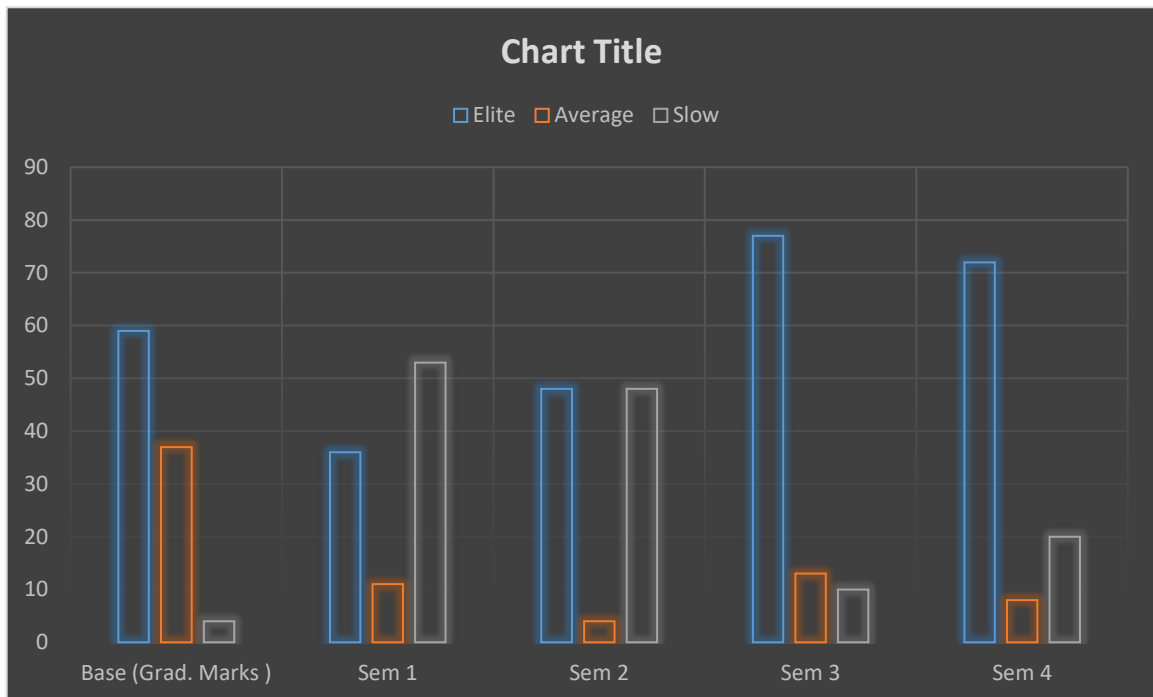

**Ashoka Education Foundation's
ASHOKA BUSINESS SCHOOL
Batch 2019-21**

Graphical Represation of shifts in Students Performance over 4 semesters

	Base (Grad. Marks)	Sem 1	Sem 2	Sem 3	Sem 4
Elite	59	36	48	77	72
Average	37	11	4	13	8
Slow	4	53	48	10	20