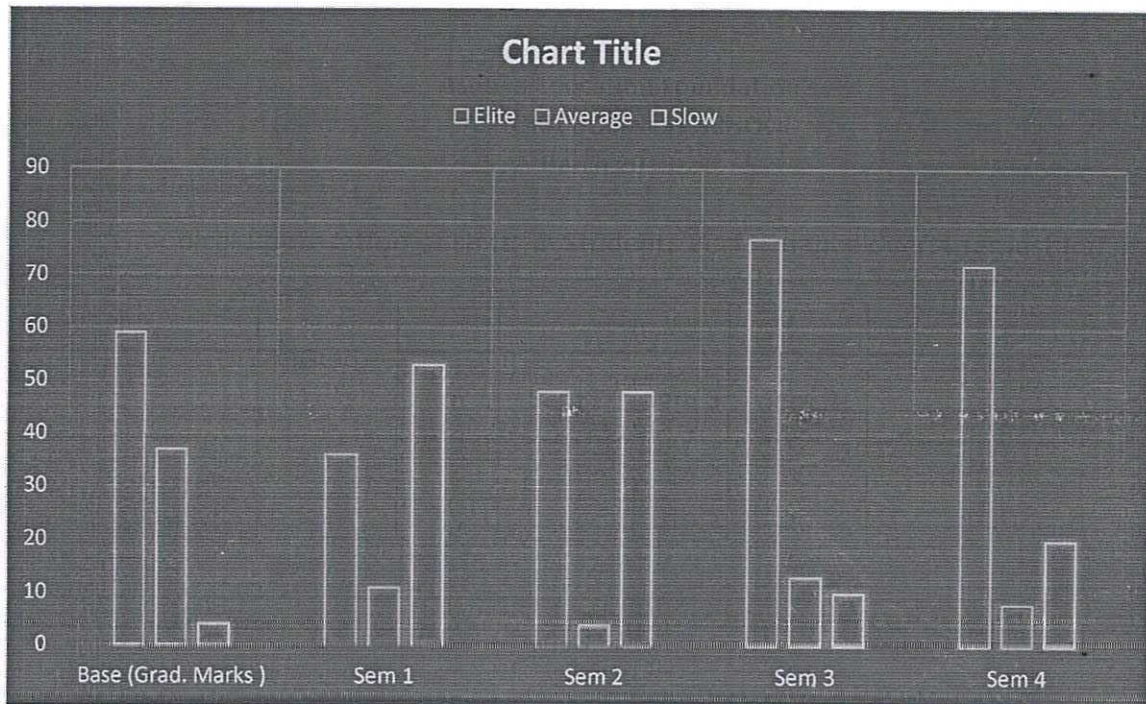

**Ashoka Education Foundation's
ASHOKA BUSINESS SCHOOL
Batch 2019-21**

Graphical Represation of shifts in Students Performance over 4 semesters

	Base (Grad. Marks)	Sem 1	Sem 2	Sem 3	Sem 4
Elite	59	36	48	77	72
Average	37	11	4	13	8
Slow	4	53	48	10	20