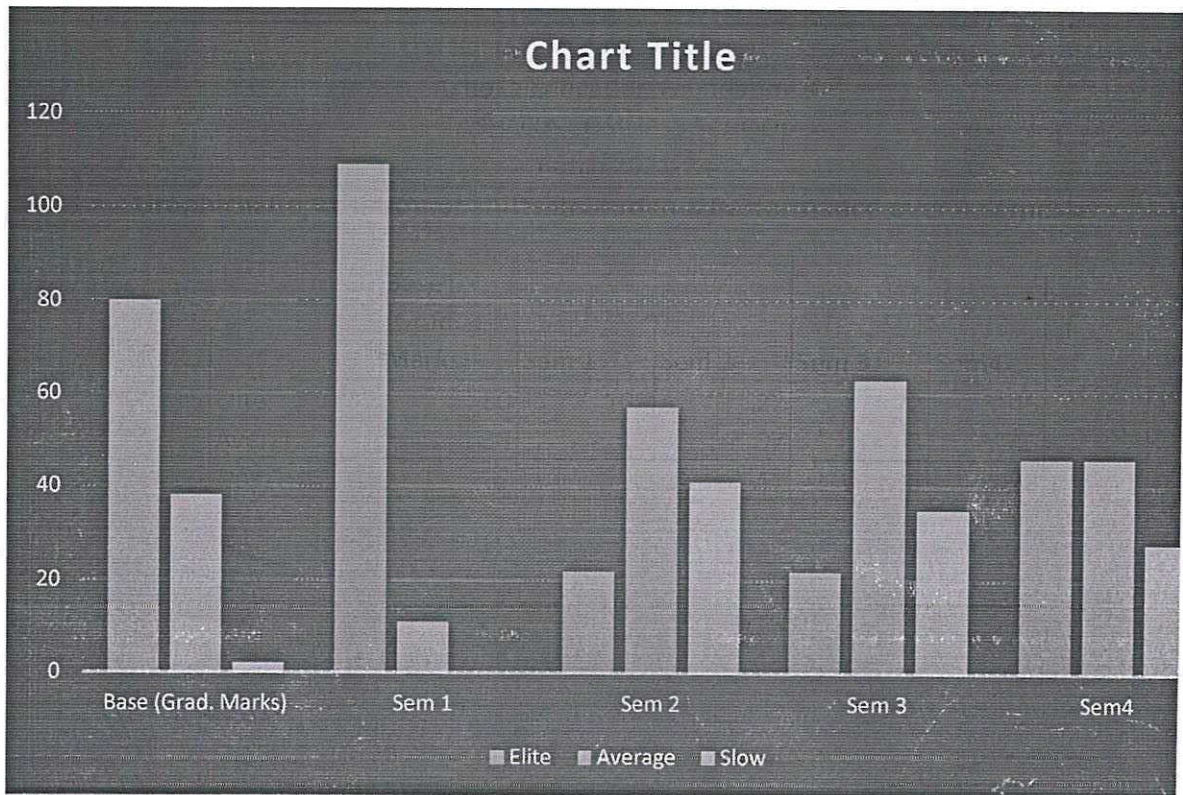

Ashoka Education Foundation's
ASHOKA BUSINESS SCHOOL
Batch 2021-23

Graphical Represation of shifts in Students Performance over 4 semesters

	Base (Grad. Marks)	Sem 1	Sem 2	Sem 3	Sem4
Elite	80	109	22	22	46
Average	38	11	57	63	46
Slow	2	0	41	35	28