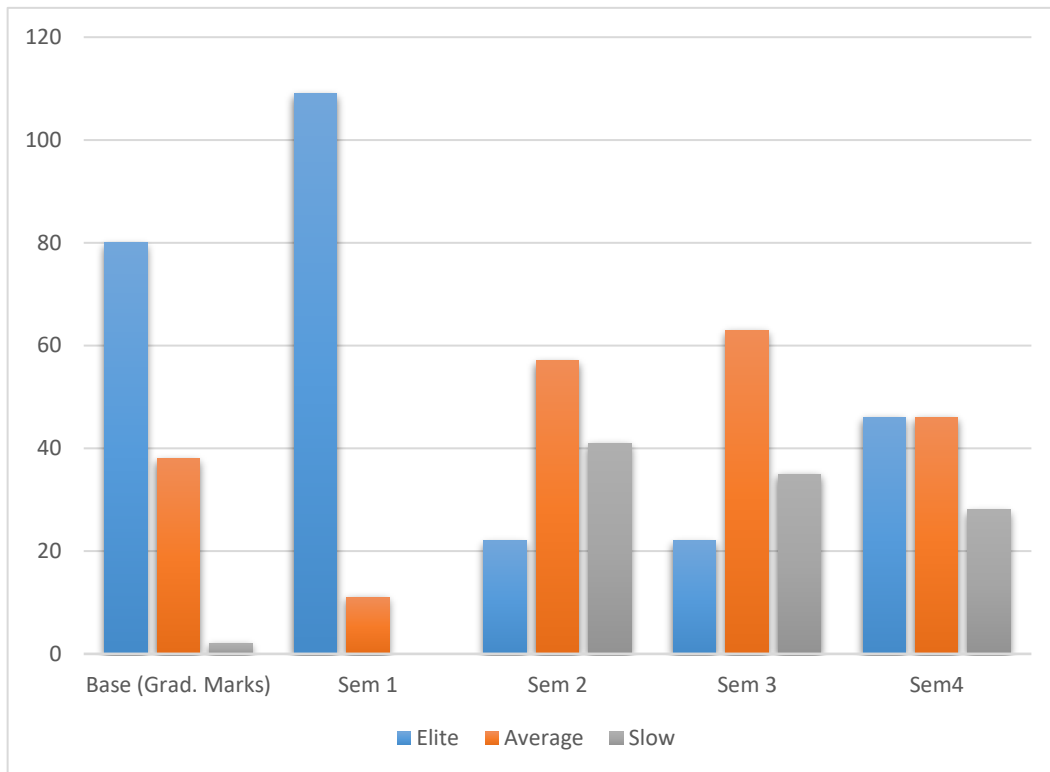

**Ashoka Education Foundation's  
ASHOKA BUSINESS SCHOOL  
Batch 2021-23**

**Graphical Represation of shifts in Students Performance over 4 semesters**

	Base (Grad. Marks)	Sem 1	Sem 2	Sem 3	Sem4
Elite	80	109	22	22	46
Average	38	11	57	63	46
Slow	2	0	41	35	28