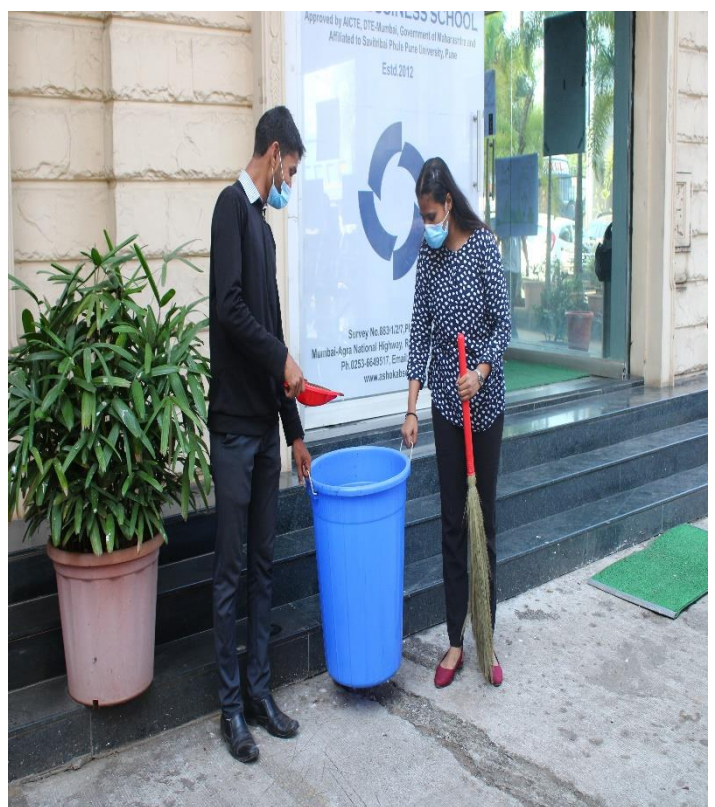

Green campus initiatives include

Use of Battery-powered vehicles

Landscaping with Trees and Plants

Pledge for Swachta Abhiyan

Green Campus sapling planting at the hands of Administrator-AEF

Swachhta at College Campus by ISR cell Ecorangers

After swatchta abhiyan clean campus

Ban on single use of plastic-Appeal