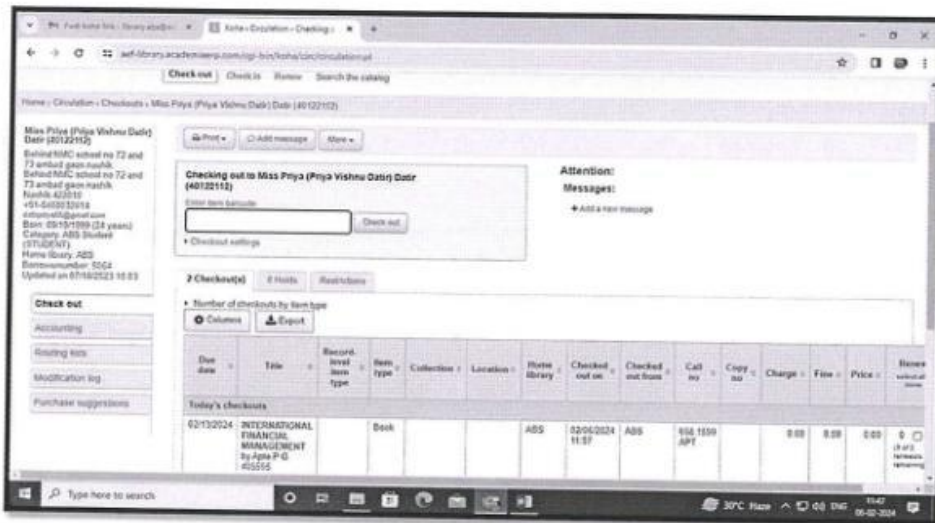

KOHA – SOFTWARE FOR LIBRARY

- 1) <https://aef-library.academiaerp.com>
- 2) <https://aef-opac.academiaerp.com>

Server information--- Koha version

Students book issue return – Koha software

*Anjana*  
**LIBRARIAN**  
 Ashoka Business School, Nashik